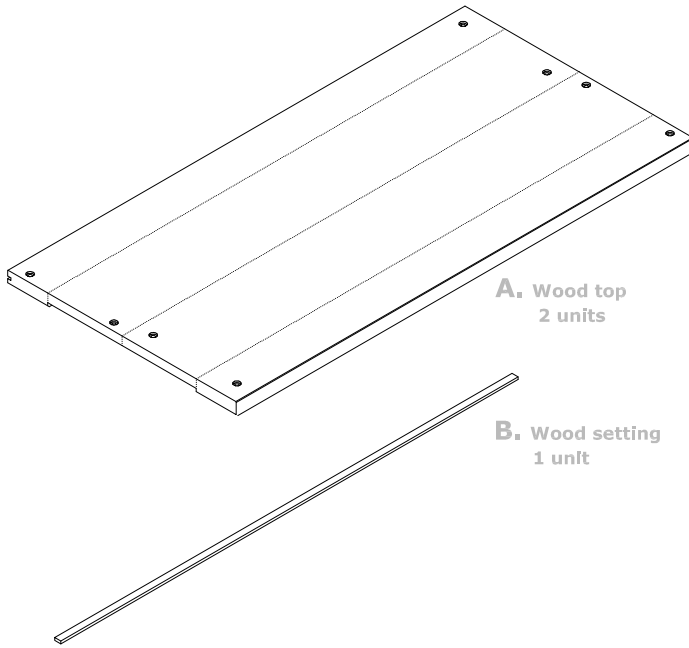

components