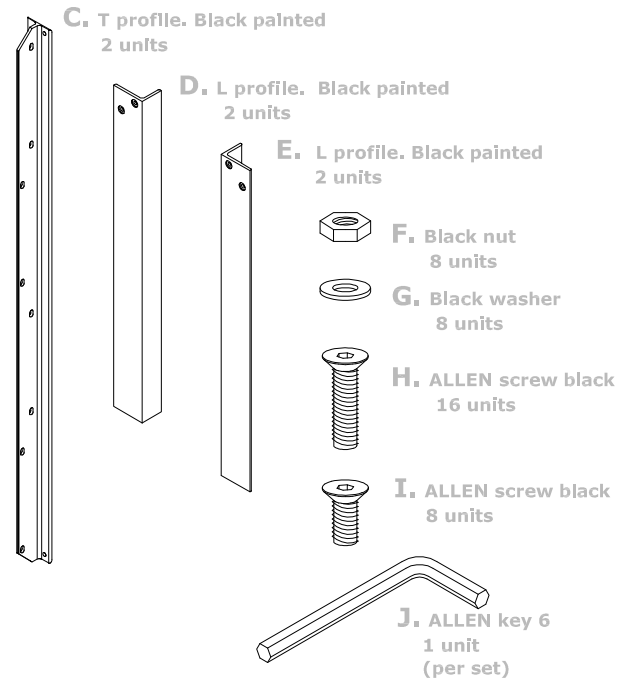

components