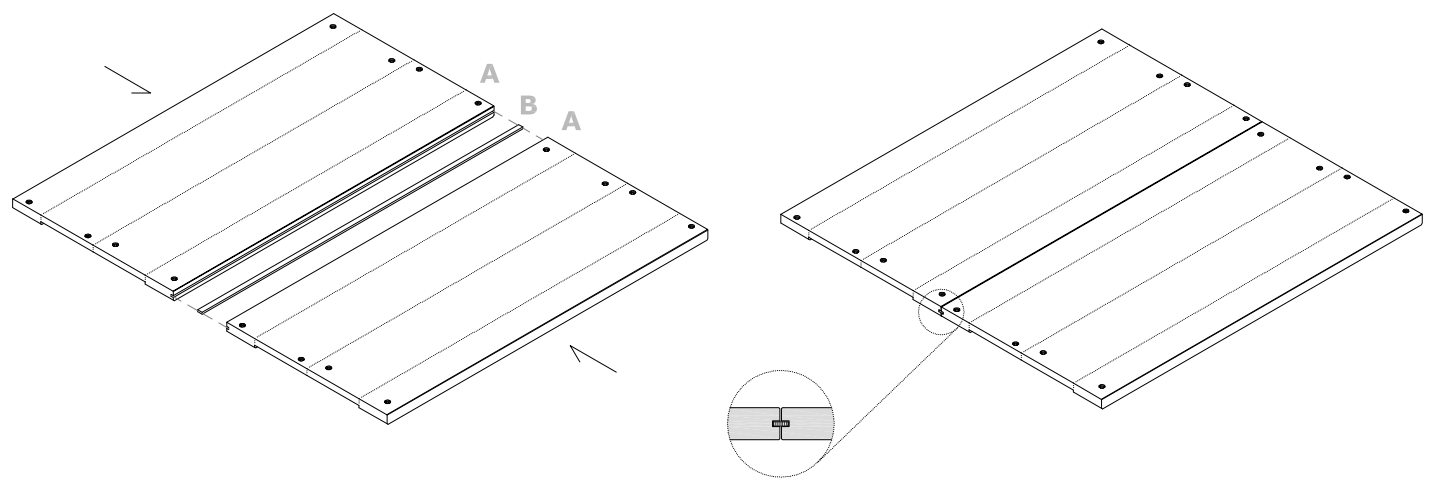

3 Join top with setting