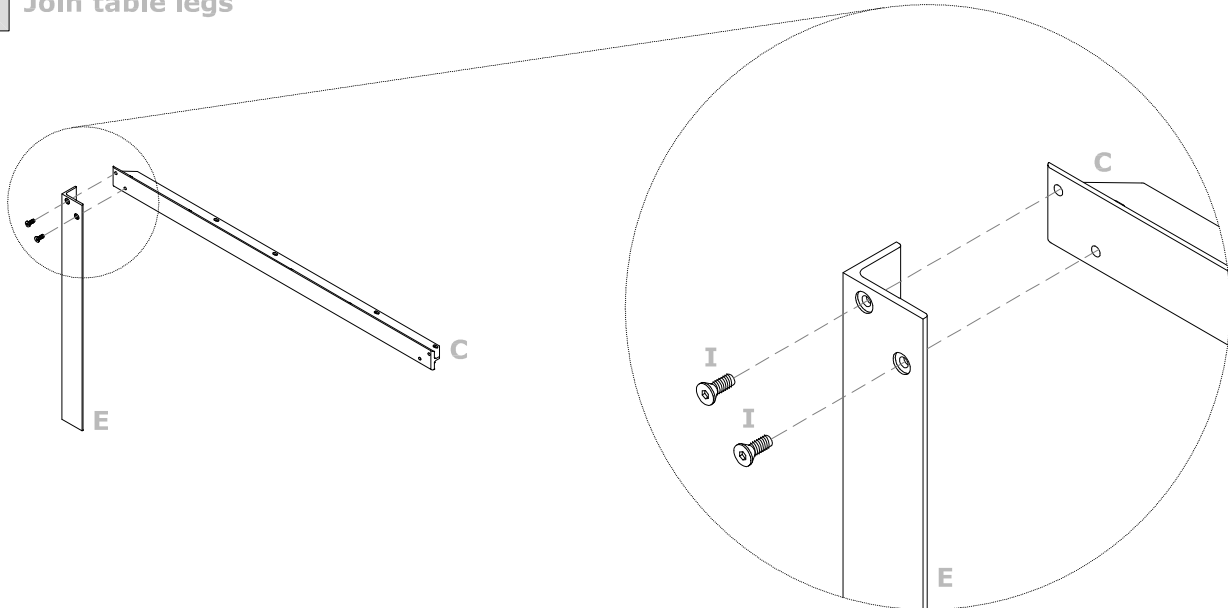

instructions

1 Join table legs